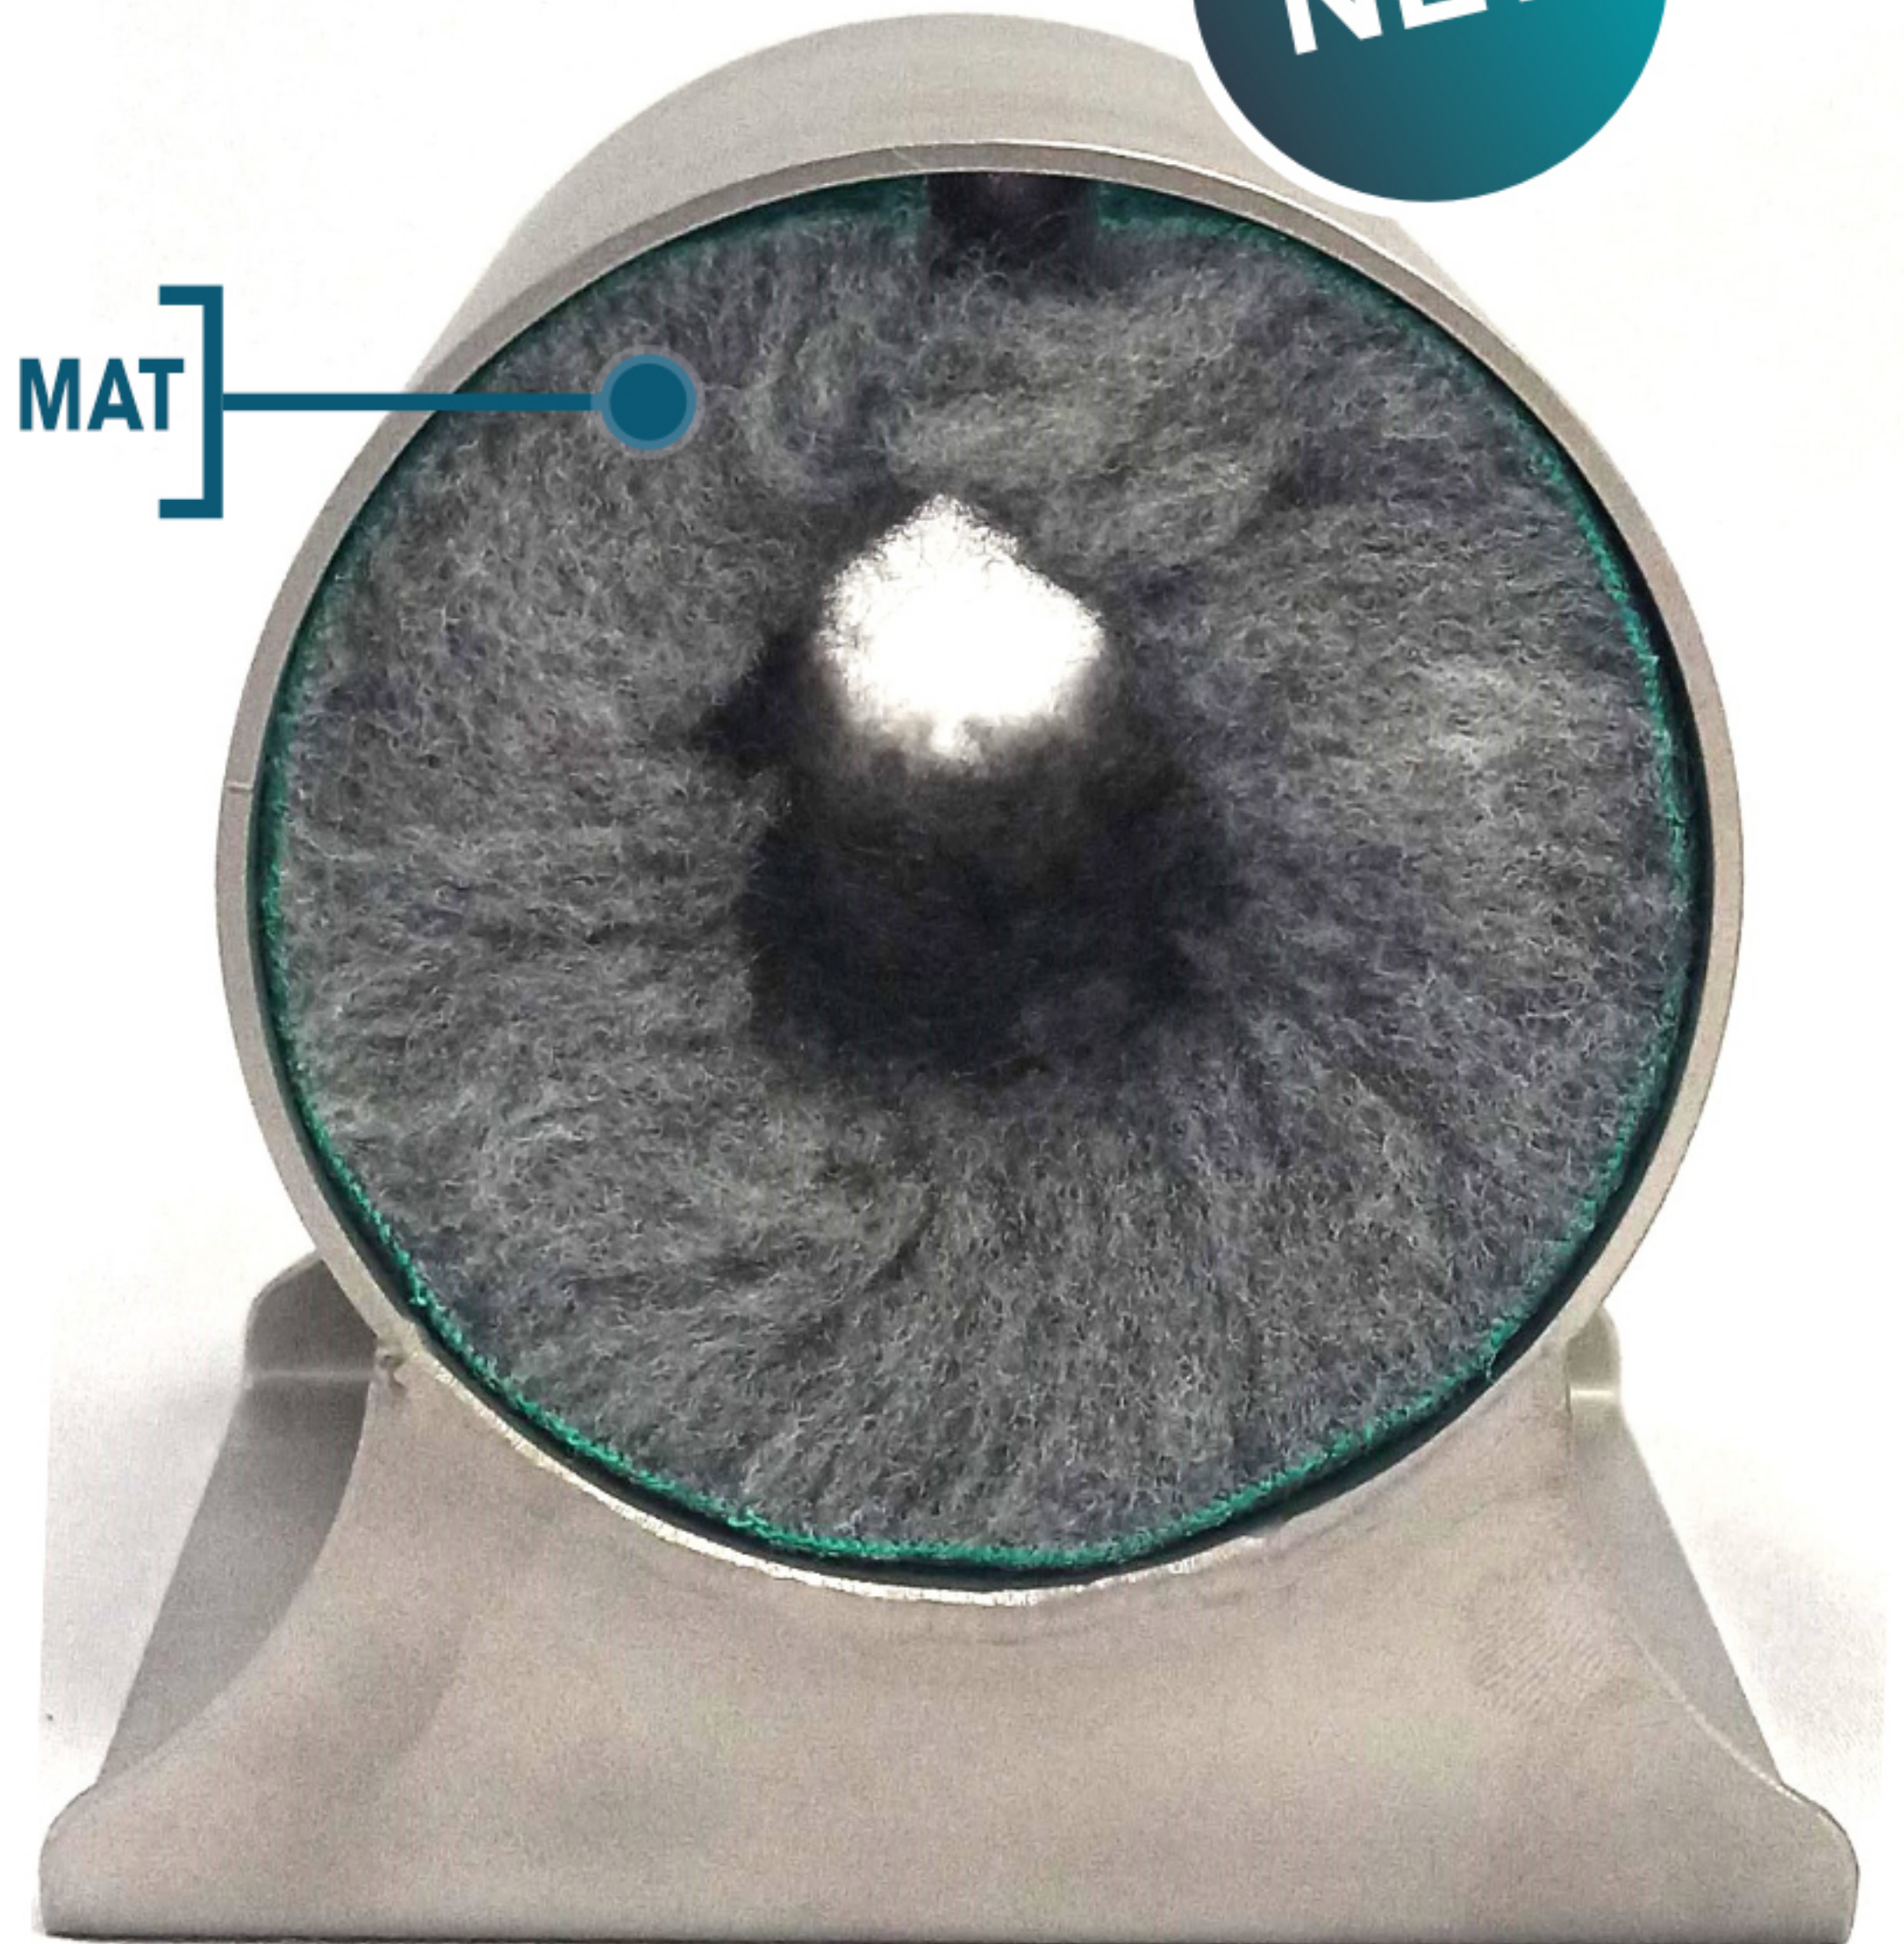

**[CUDDLE MAT]**

Originally developed by a working group at Charité, ZOONLAB took up the concept of the injection tunnel and developed a stainless steel version.

Durability and hygiene were key considerations, so all components are washable and autoclavable.

The **injection tunnel, including a cuddle mat**, is available under **order number 3131085**.

Additional **replacement mats** can be ordered under **order number 3131088**.

User experience shows that mice like to burrow into the cozy mat, making injections stress-free.

#### The injection tunnel offers:

- Protection and a place of retreat for the animals
- A cosy zone for injections
- High stability

As always, ZOONLAB focuses on animal welfare.

**Dimensions:** 140 x 100 x 111 mm (B x L x H) Ø 84,9 inside  
made of stainless steel