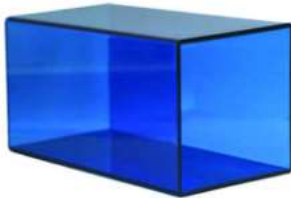

Clear Handling Tubes

Grabbing mice by the tail should always be avoided. The use of handling tubes makes the transfer of mice stress-free for people and animals.

- Autoclavable, non-toxic
- Reusable
- Mice quickly get used to the tunnels
- Material: Polycarbonate
- 1 piece / packing unit
- Order no. 100 mm length 3084104
- Order no. 130 mm length 3084094

POLYCARBONATE ENRICHMENT

FOR RODENTS

Mouse Mezzanine

- Developed by users
- Autoclavable, non-toxic
- Reusable
- Material: Polycarbonate
- 1 piece / packing unit
- Order no. 3084130

Rodent Retreat

- Autoclavable, non-toxic
- Reusable
- Offers protection and promotes activity
- Colour: red and blue
- Dimensions (LxWxH): 95 x 95 x 152.5 mm
- Material: Polycarbonate
- 1 piece / packing unit
- Order no. red: 3084063
- Order no. blue: 3084219