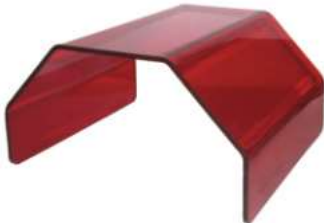

Clear Handling Tubes

Grabbing mice by the tail should always be avoided. The use of handling tubes makes the transfer of mice stress-free for people and animals.

- Autoclavable, non-toxic
- Reusable
- Mice quickly get used to the tunnels
- Material: Polycarbonate
- 1 piece / packing unit
- Order no. 100 mm length 3084104
- Order no. 130 mm length 3084094

POLYCARBONATE ENRICHMENT

FOR RODENTS

Mouse Mezzanine

- Developed by users
- Autoclavable, non-toxic
- Reusable
- Material: Polycarbonate
- 1 piece / packing unit
- Order no. 3084130

Rodent Retreat

- Autoclavable, non-toxic
- Reusable
- Offers protection and promotes activity
- Colour: red and blue
- Dimensions (LxWxH): 95 x 95 x 152.5 mm
- Material: Polycarbonate
- 1 piece / packing unit
- Order no. red: 3084063
- Order no. blue: 3084219