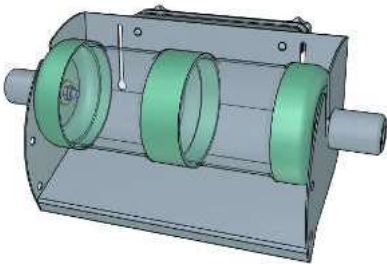

## FOR LARGE ANIMALS

### Feed me

- For occupation
- Can be filled with dry food
- Autoclavable up to 134°C
- Non toxic
- Also suitable for large animals such as pigs, sheep or horses, dogs, cats or rabbits
- Dimensions (L x W x H): 270 x 110 x 110 mm
- Material: Polycarbonate
- 1 piece / Packing unit
- Order no. 3084300

### ZOONLAB developed a posture for mounting on enclosure parts

A bracket has been developed to allow the feed roller to be installed in a fixed position on enclosure systems.